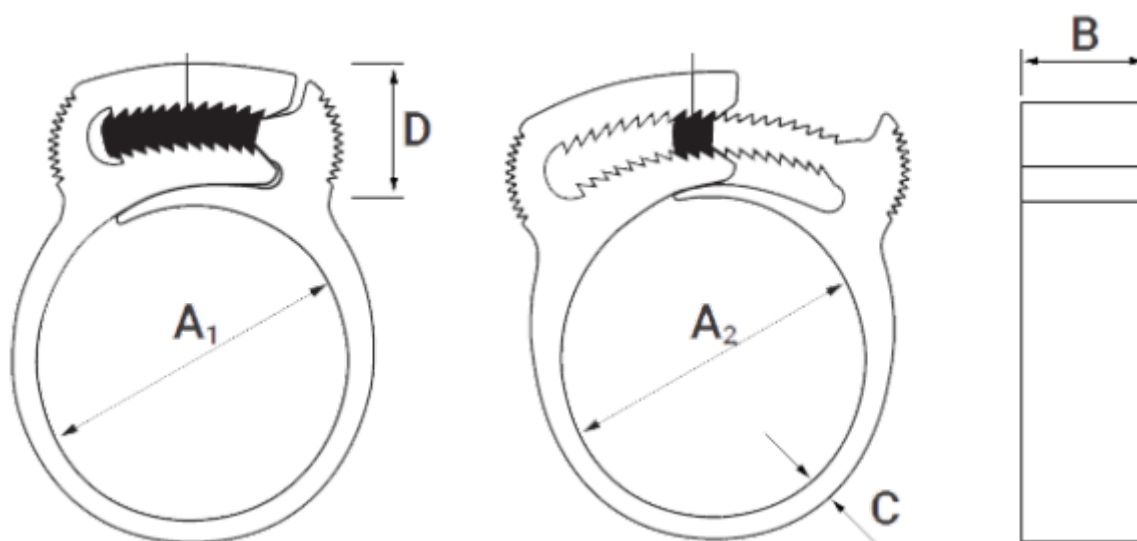

Data Sheet

Article number: 5616

Description: KLEEclips type N Ø29.4-32.7

Measures

A1 = 28.8

A2 = 33.0

B = 9.0

C = 2.0

D = 13.4

Size = N

Weight (g) = 560